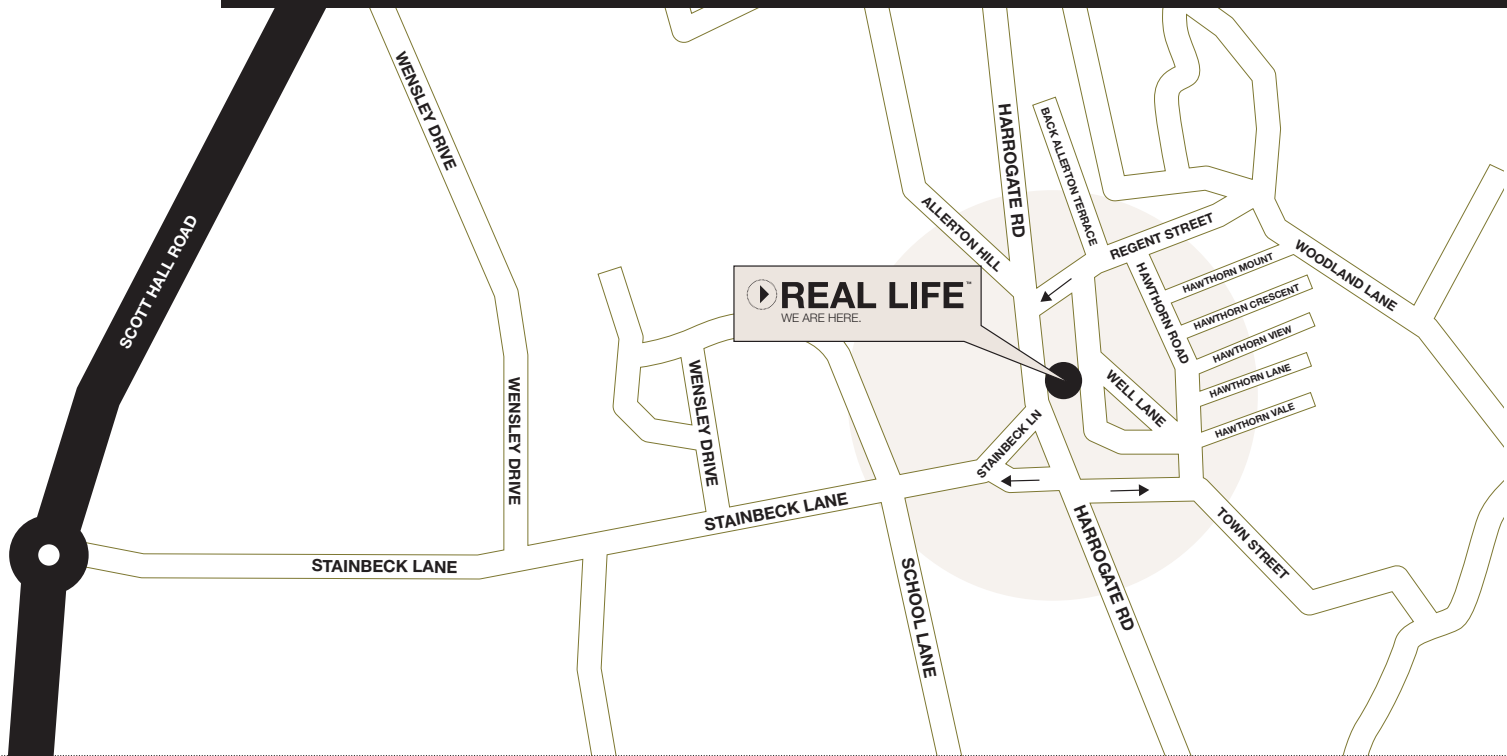

HOW TO FIND US...

► From the M62

- Leave the M62 at Junction 27
- Take the M621 into Leeds
- Leave the M621 at Junction 4 (Hunslet) and follow signposts to A61 Harrogate heading through the city centre
- Continue on the A61 as it becomes Scott Hall Road, a two-lane dual carriageway heading out of Leeds towards Harrogate
- Go straight over the first roundabout on this dual carriageway
- At the next roundabout turn right onto Stainbeck Lane
- The entrance to Chapel Allerton House is straight ahead of you at the end of Stainbeck Lane.
- For parking, turn right at the end of Stainbeck Lane, first left onto Town Street then turn left at the end into Well Lane where you will find plenty of off-street parking.

► From the M1

- Leave the M1 at Junction 43, taking the M621 into Leeds City Centre
- Leave the M621 at Junction 4 (Hunslet) and follow signposts to A61 Harrogate heading through the city centre
- Continue on the A61 as it becomes Scott Hall Road, a two-lane dual carriageway heading out of Leeds towards Harrogate
- Go straight over the first roundabout on this dual carriageway
- At the next roundabout turn right onto Stainbeck Lane
- The entrance to Chapel Allerton House is straight ahead of you at the end of Stainbeck Lane.
- For parking, turn right at the end of Stainbeck Lane, first left onto
- Town Street then turn left at the end into Well Lane where you will find plenty of off-street parking.